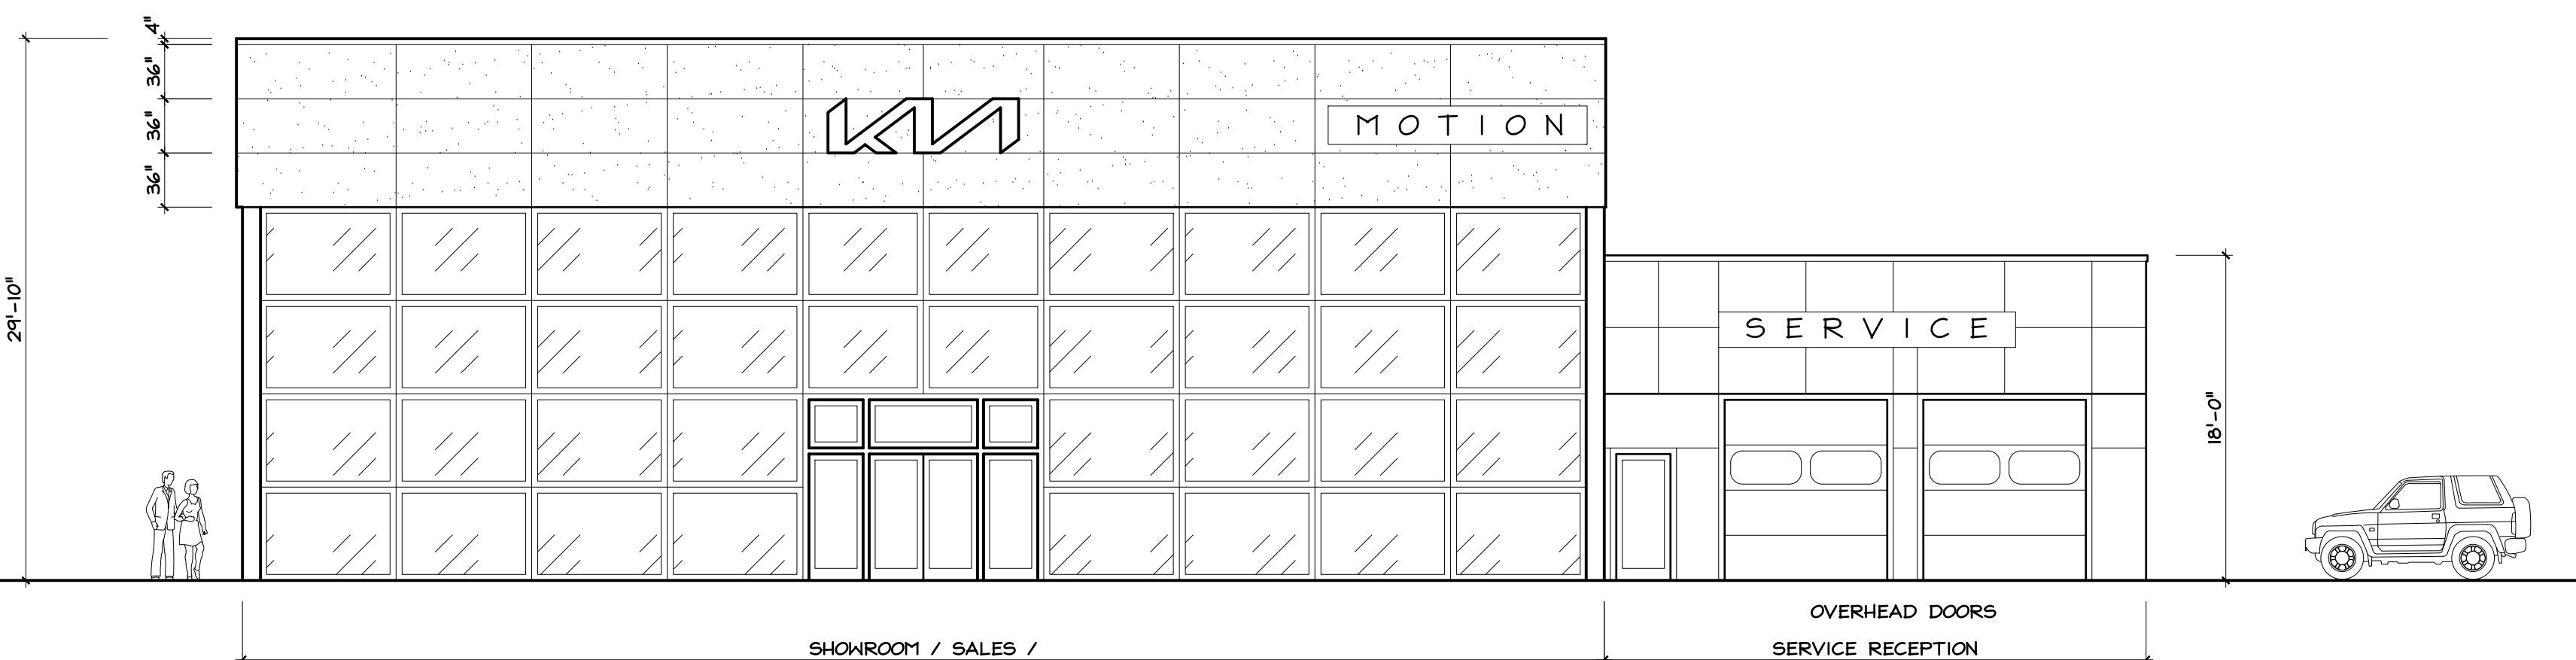

RIGHT SIDE (East) ELEVATION
SCALE: 1/8" = 1'-0"

FRONT (Route 46) ELEVATION
SCALE: 1/8" = 1'-0"

REAR (North) ELEVATION
SCALE: 1/8" = 1'-0"

LEFT SIDE (West) ELEVATION
SCALE: 1/8" = 1'-0"

NEW DEALERSHIP FOR
MOTION KIA
BLOCK 8200, LOT 10
TOWNSHIP OF MT. OLIVE, NEW JERSEY

A-2
drawing number

date	11 / 2 / 2023
drawn by	ARA
checked by	

JERRY R. MCENTEE
ARCHITECT L.L.C.
59 Broadway, Denville, NJ 07834
(973) 983-5466 Fax: (973) 983-0303