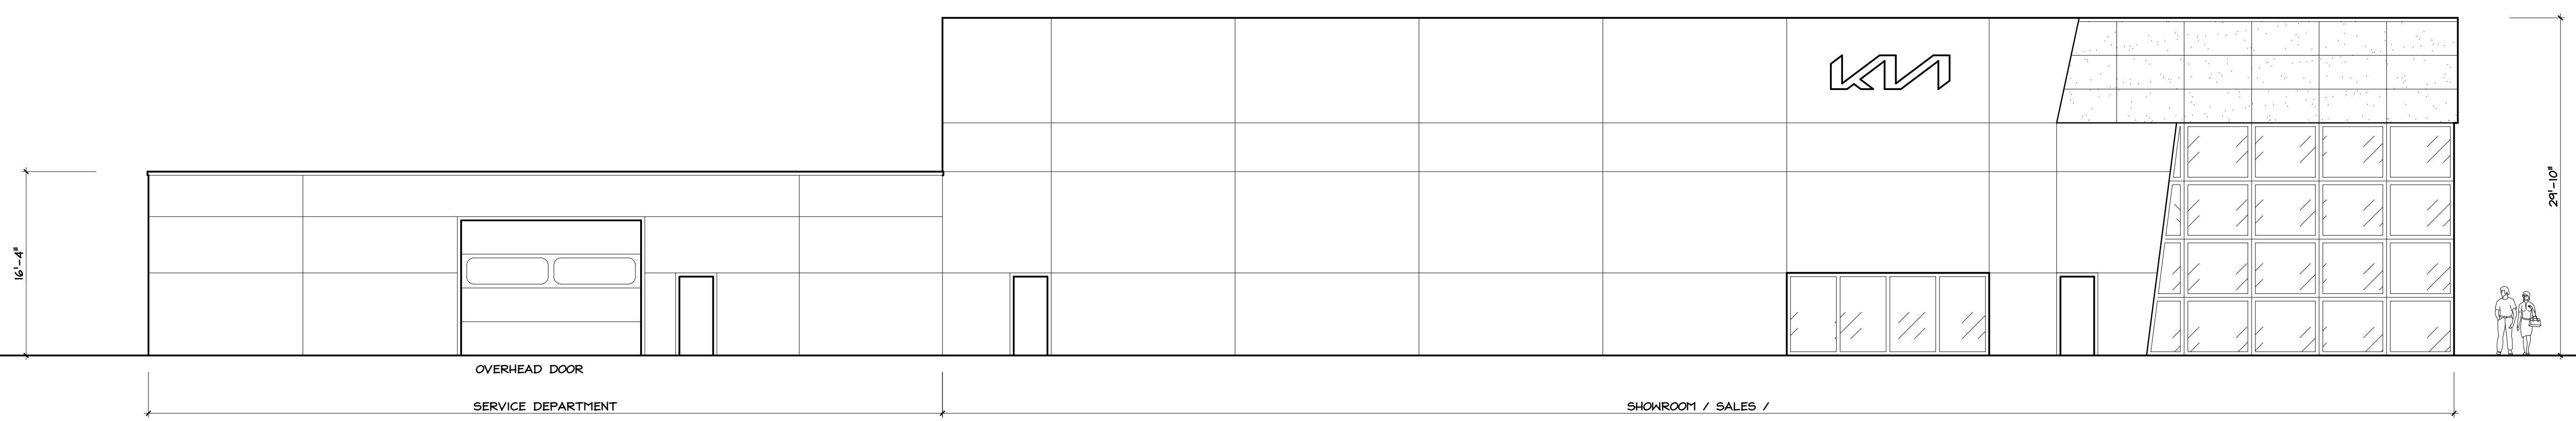

RIGHT SIDE (East) ELEVATION
SCALE: 1/8" = 1'-0"

FRONT (Route 46) ELEVATION
SCALE: 1/8" = 1'-0"

REAR (North) ELEVATION
SCALE: 1/8" = 1'-0"

LEFT SIDE (West) ELEVATION
SCALE: 1/8" = 1'-0"

NEW DEALERSHIP FOR
MOTION KIA
BLOCK 8200, LOT 10
TOWNSHIP OF MT. OLIVE, NEW JERSEY

A-2
drawing number

date	11 / 2 / 2023
drawn by	ARA
checked by	

JERRY R. MCENTEE
ARCHITECT L.L.C.
59 Broadway, Denville, NJ 07834
(973) 983-5466 Fax: (973) 983-0303