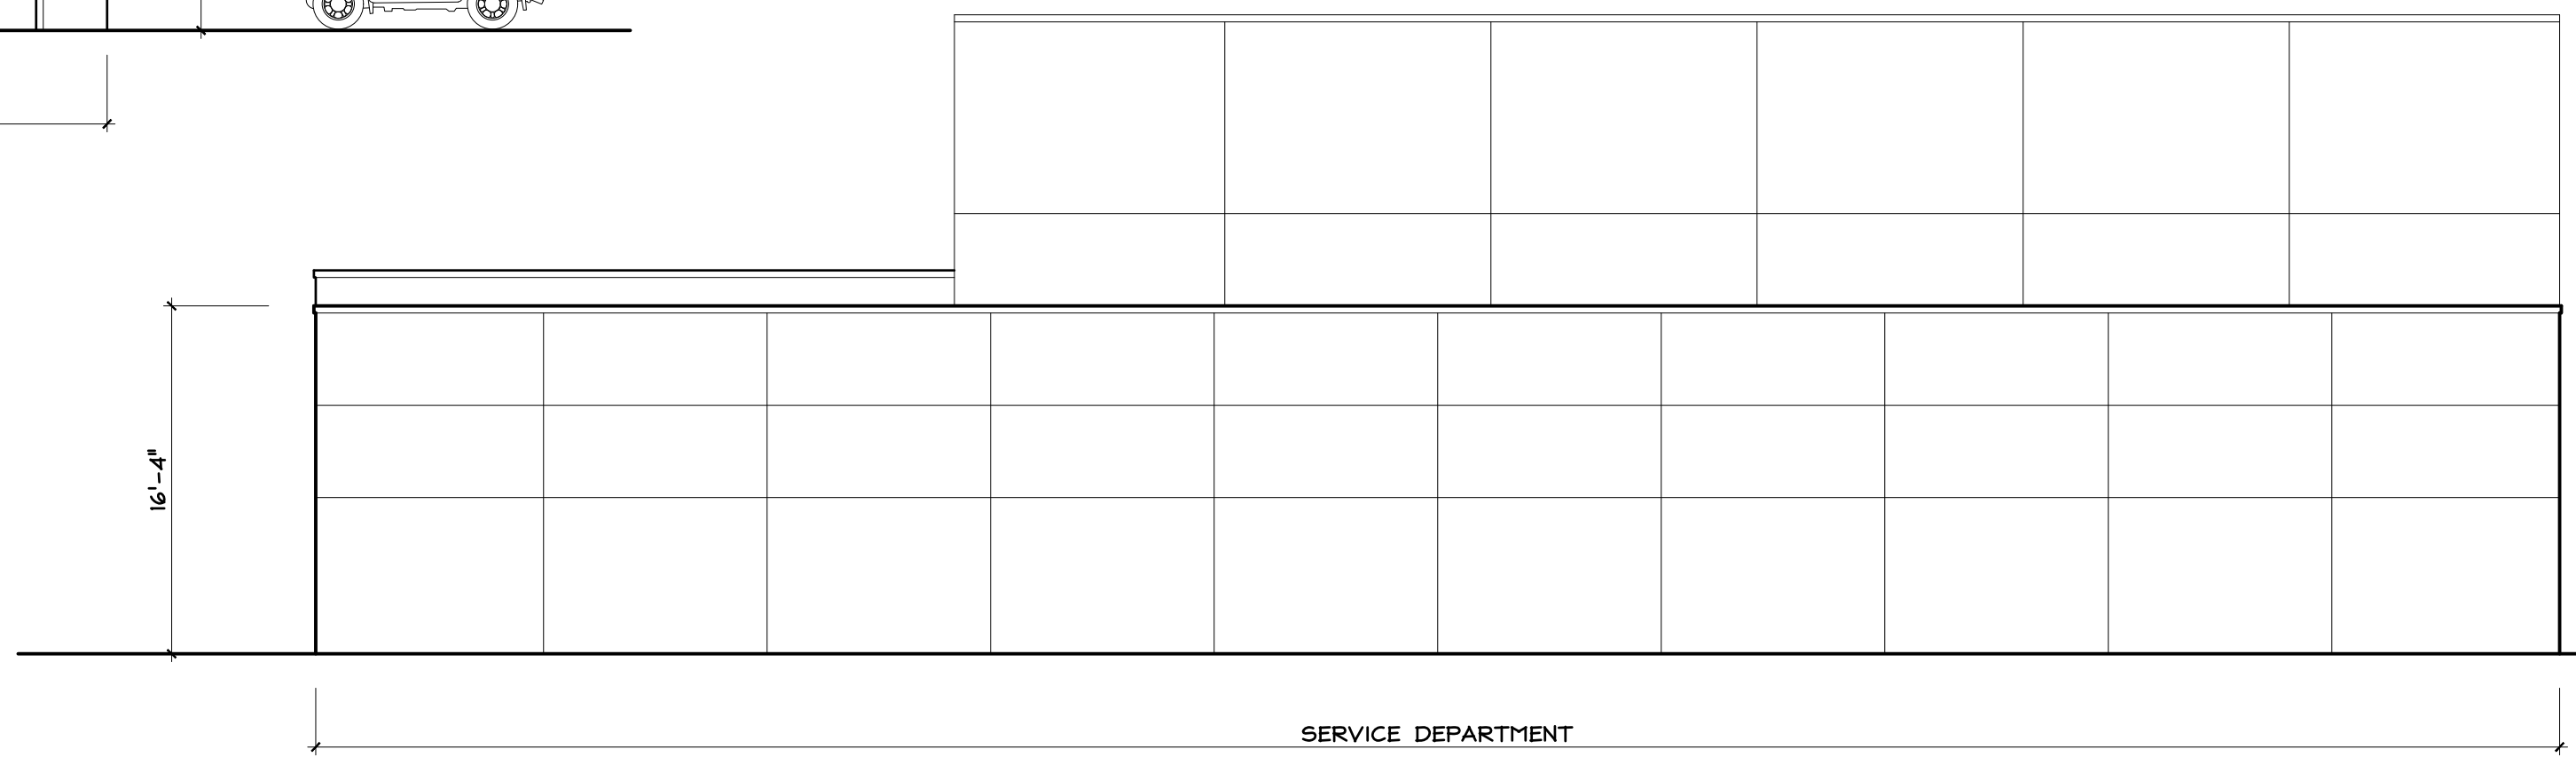

RIGHT SIDE (East) ELEVATION
SCALE: 1/8" = 1'-0"

FRONT (Route 46) ELEVATION
SCALE: 1/8" = 1'-0"

REAR (North) ELEVATION
SCALE: 1/8" = 1'-0"

LEFT SIDE (West) ELEVATION
SCALE: 1/8" = 1'-0"

NEW DEALERSHIP FOR
MOTION KIA
BLOCK 8200, LOT 10
TOWNSHIP OF MT. OLIVE, NEW JERSEY

A-2
drawing number

date	11 / 2 / 2023
drawn by	ARA
checked by	

JERRY R. MCENTEE
ARCHITECT L.L.C.
59 Broadway, Denville, NJ 07834
(973) 983-5466 Fax: (973) 983-0303